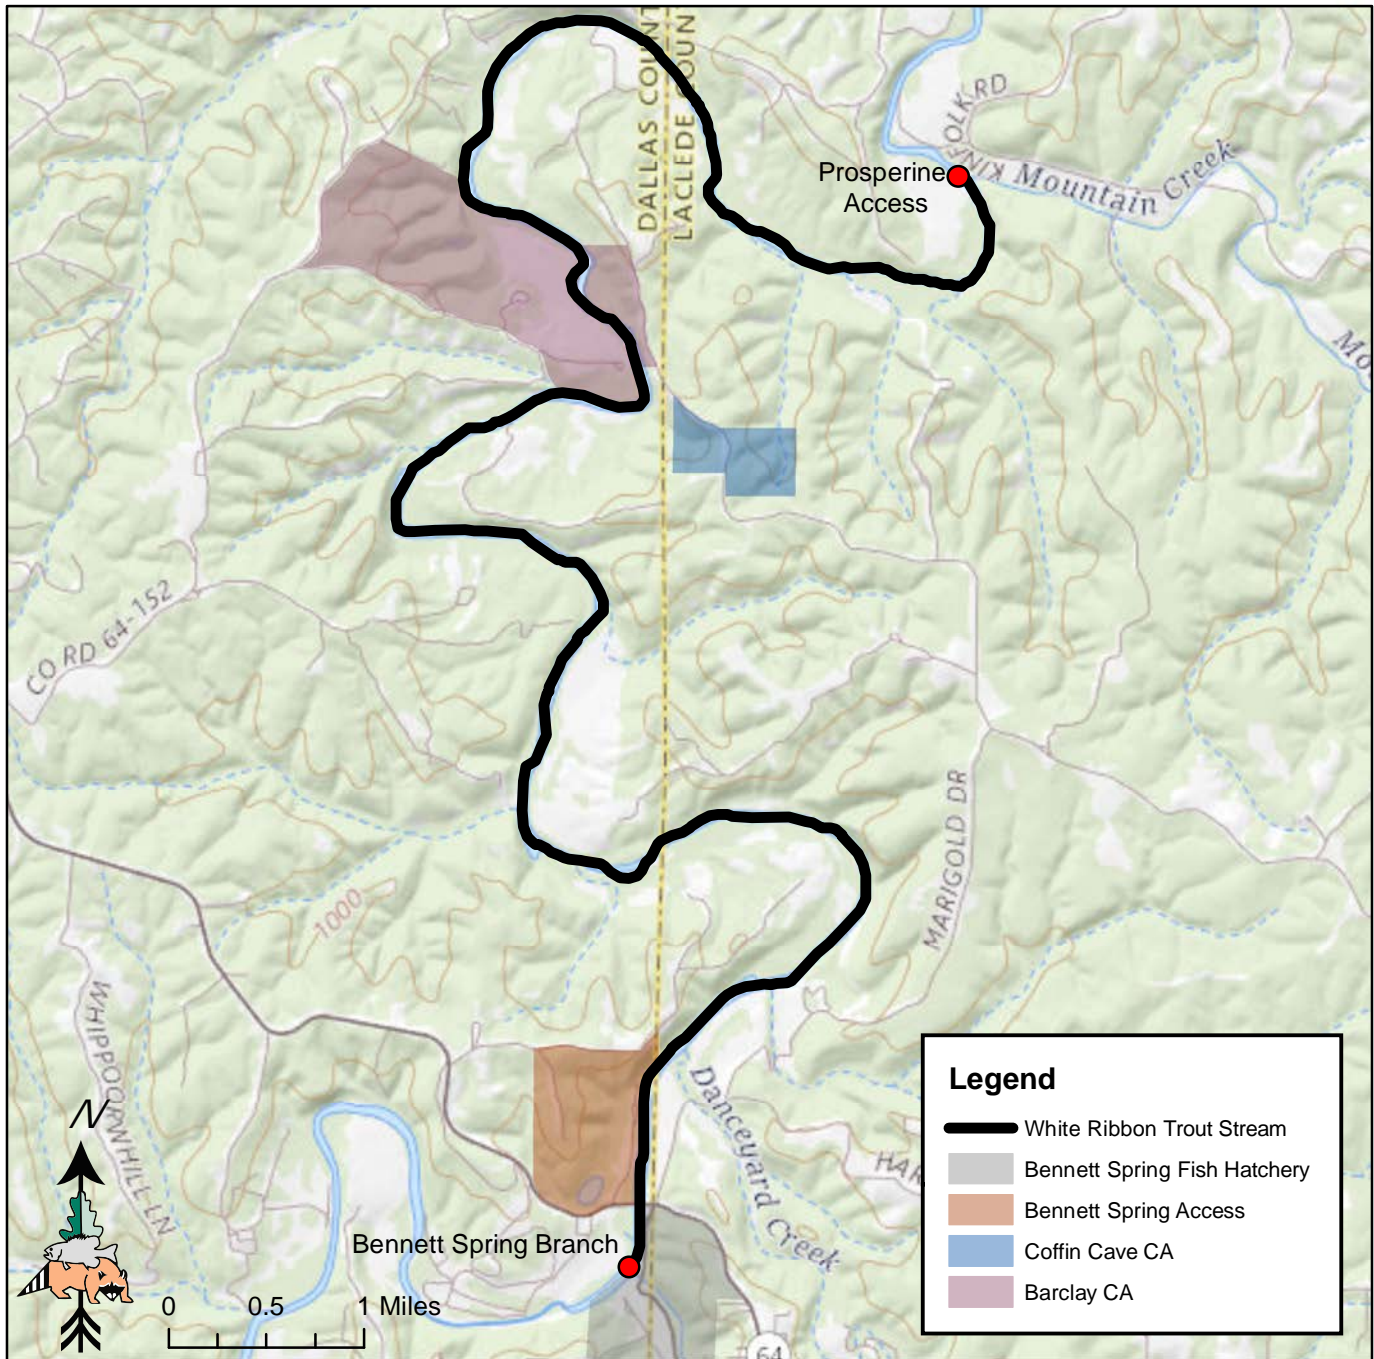

# Niangua River

## Trout Regulations

Minimum length limit = Rainbows: None, Browns: 15 inches  
Daily limit = 4  
Authorized lures = All

## Location

From Bennett Spring Branch  
to Prosperine Access

Dallas and Laclede Counties