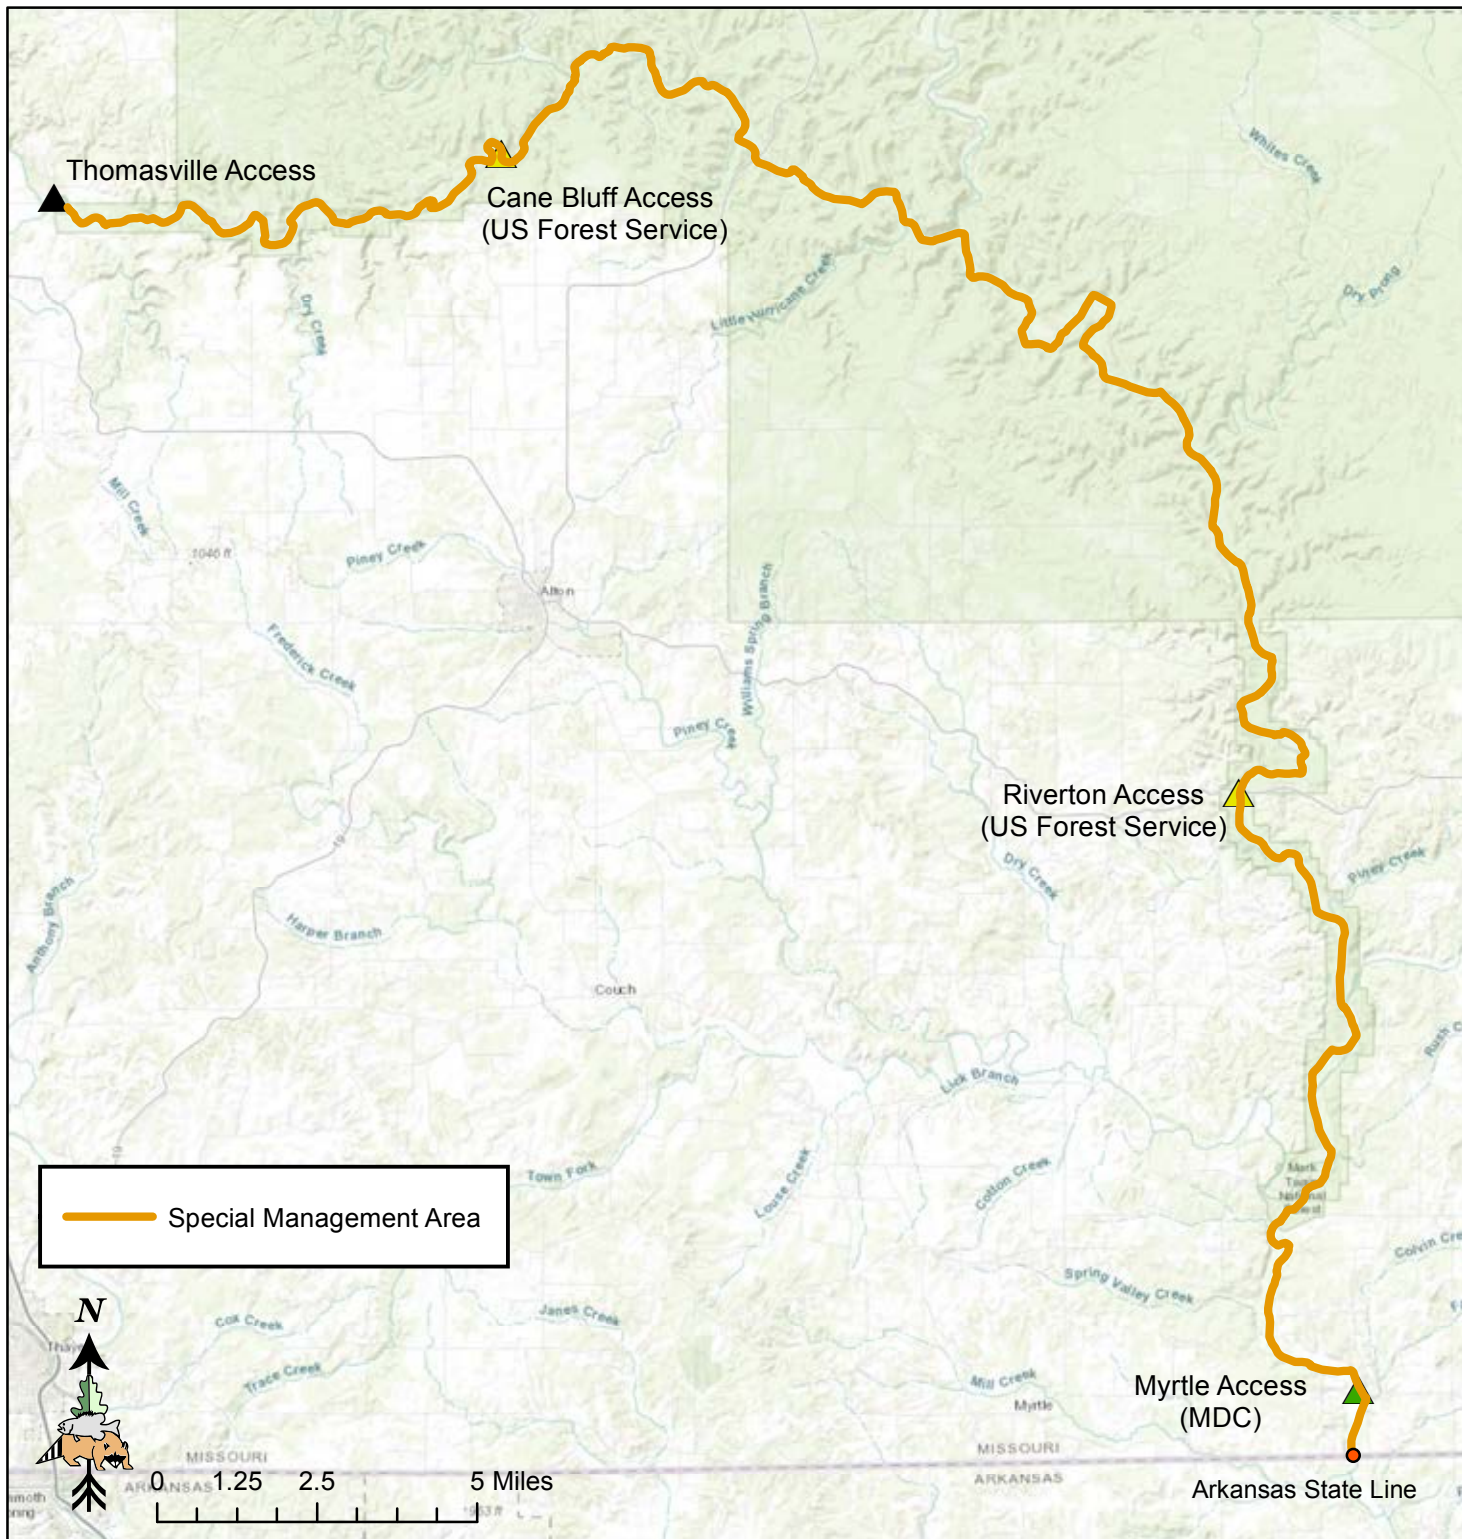

Special Management Area

Eleven Point River

Smallmouth Bass

Minimum length limit = 15"

Daily limit = 1